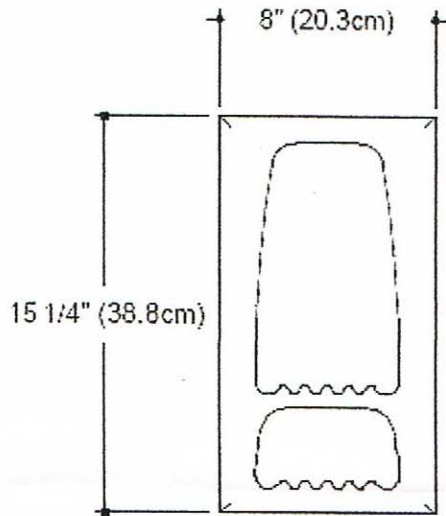

## Diamond Corner Combo

SHAMPOO/SOAP  
DISH COMBO

Inside

6" (w) x 11 1/2" (t)

**Sweetheart Combo**

**Sweetheart Combo ( Large)**

**Sweetheart Super Combo**