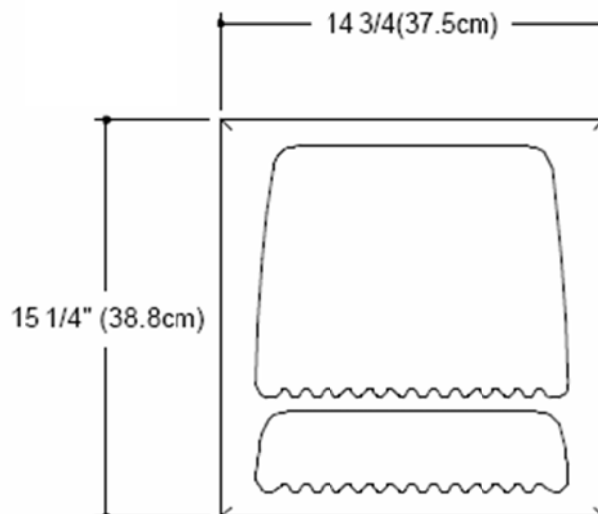

Sweetheart Super Combo