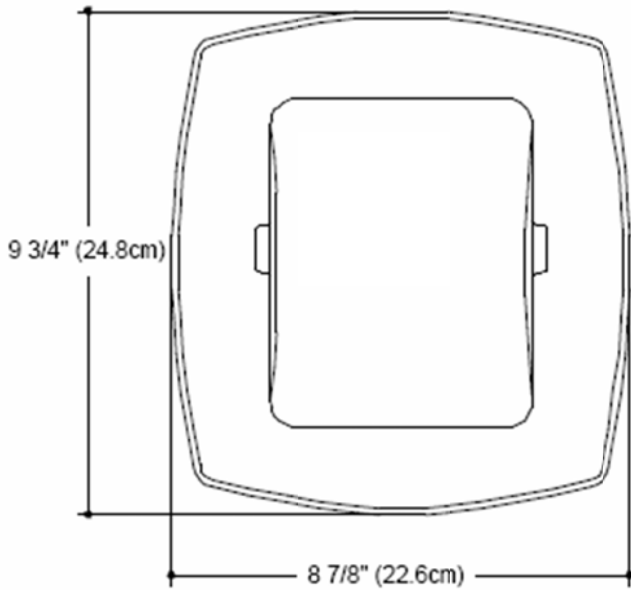

Diamond Toilet Paper Holder