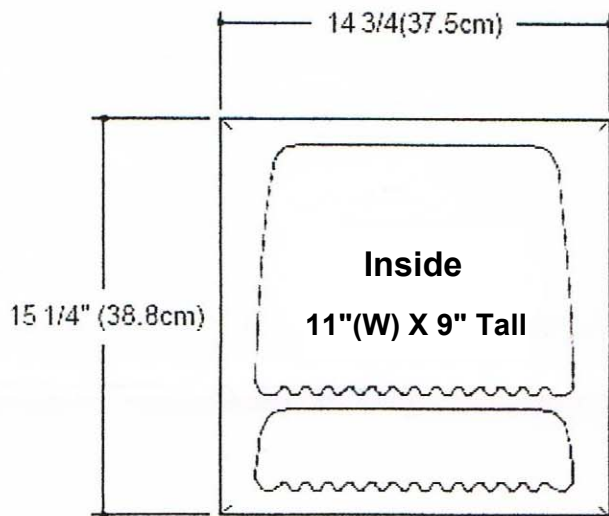

## Diamond Corner Combo

SHAMPOO/SOAP  
DISH COMBO

Inside

6" (w) x 11 1/2" (t)

**Sweetheart Combo**

**Sweetheart Combo ( Large)**

**Sweetheart Super Combo**