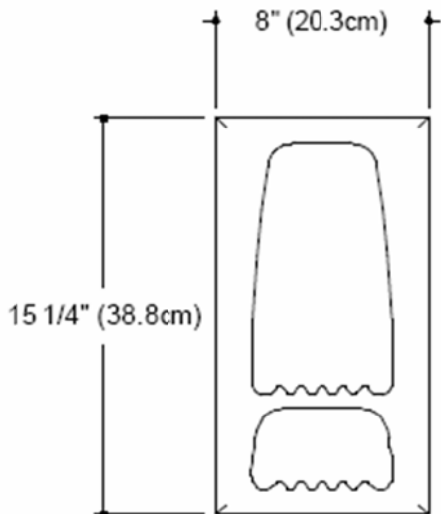

Sweetheart Combo