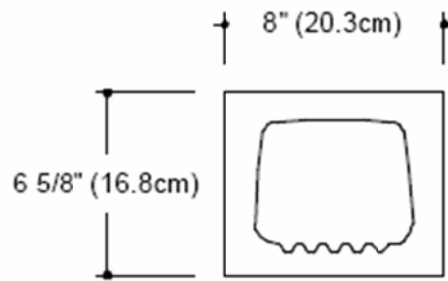

Sweetheart Soap