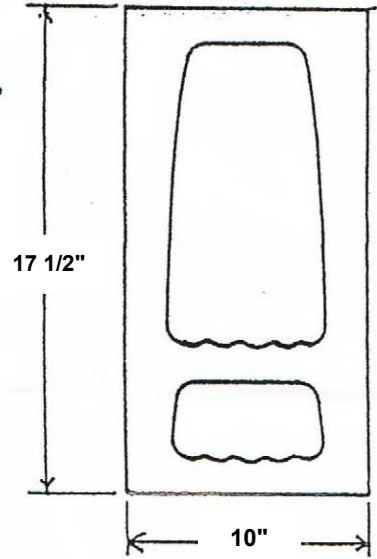

## Diamond Corner Combo

SHAMPOO/SOAP  
DISH COMBO

Inside

6" (w) x 11 1/2" (t)

**Sweetheart Combo**

**Sweetheart Combo ( Large)**

**Sweetheart Super Combo**