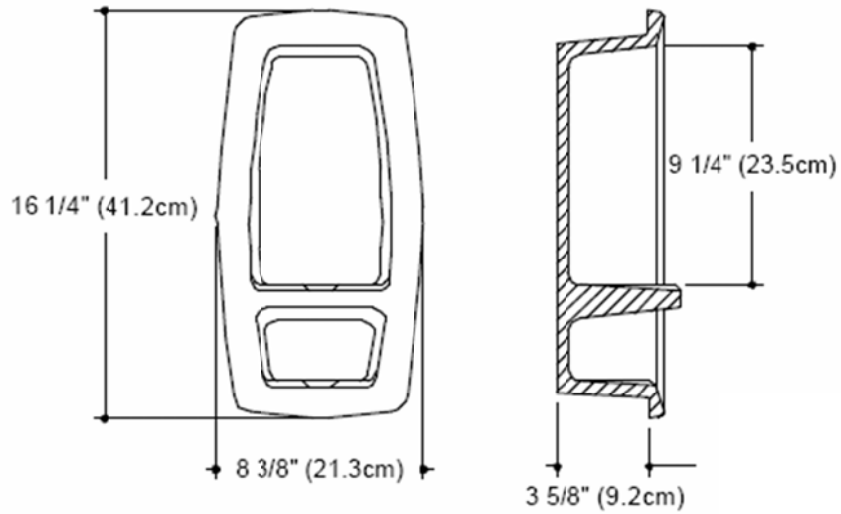

## Diamond Corner Combo

SHAMPOO/SOAP  
DISH COMBO

Inside

6" (w) x 11 1/2" (t)

**Sweetheart Combo**

**Sweetheart Combo ( Large)**

**Sweetheart Super Combo**