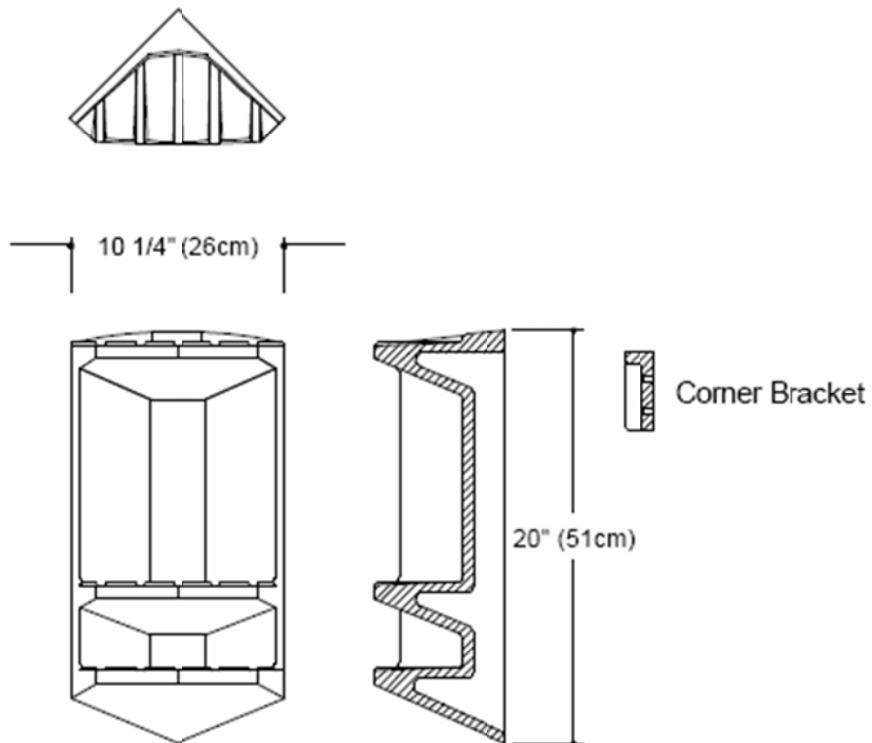

## Diamond Corner Combo

SHAMPOO/SOAP  
DISH COMBO

Inside

6" (w) x 11 1/2" (t)

**Sweetheart Combo**

**Sweetheart Combo ( Large)**

**Sweetheart Super Combo**